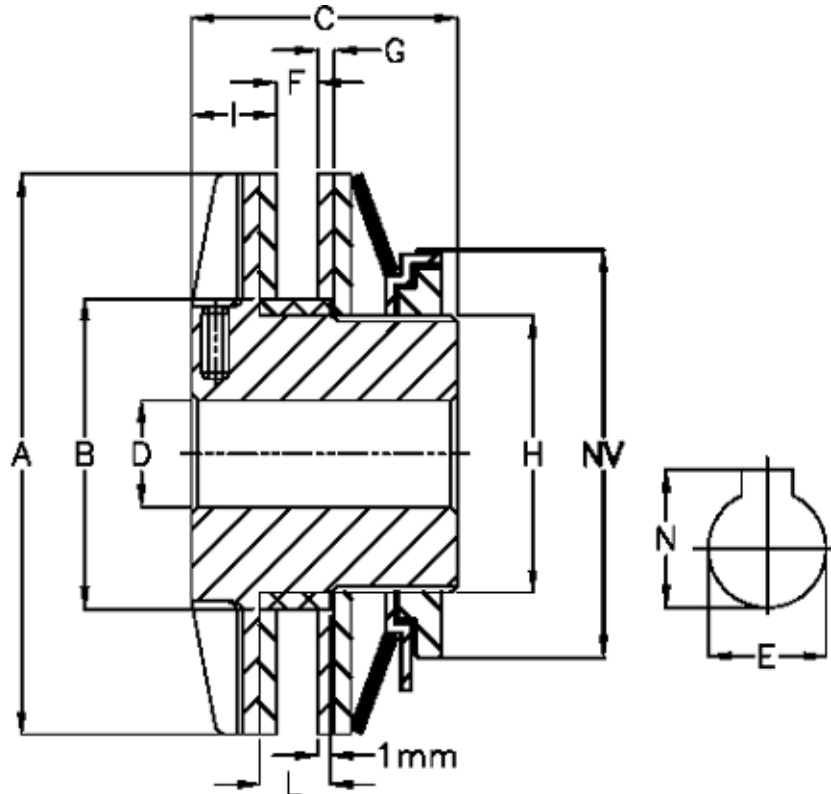

Article number: 46007064

Description: Securex torque limiter T 70/45

Measures

A = 45	L	= 9
B = 35	Largest possible bore with slot according to DIN 6885/1, E max = 20	
C = 33	Largest possible bore with slot according to DIN 6885/1, N	= 22.8
D = 7	Largest possible bore with slot according to DIN 6885/3, E max = 22	
F = 8	Largest possible bore with slot according to DIN 6885/3, N	= 23.8
G = 3	Max torque Nm	= 70
H = 32	Number of springs	= 3
I = 8.5	NV	= 41